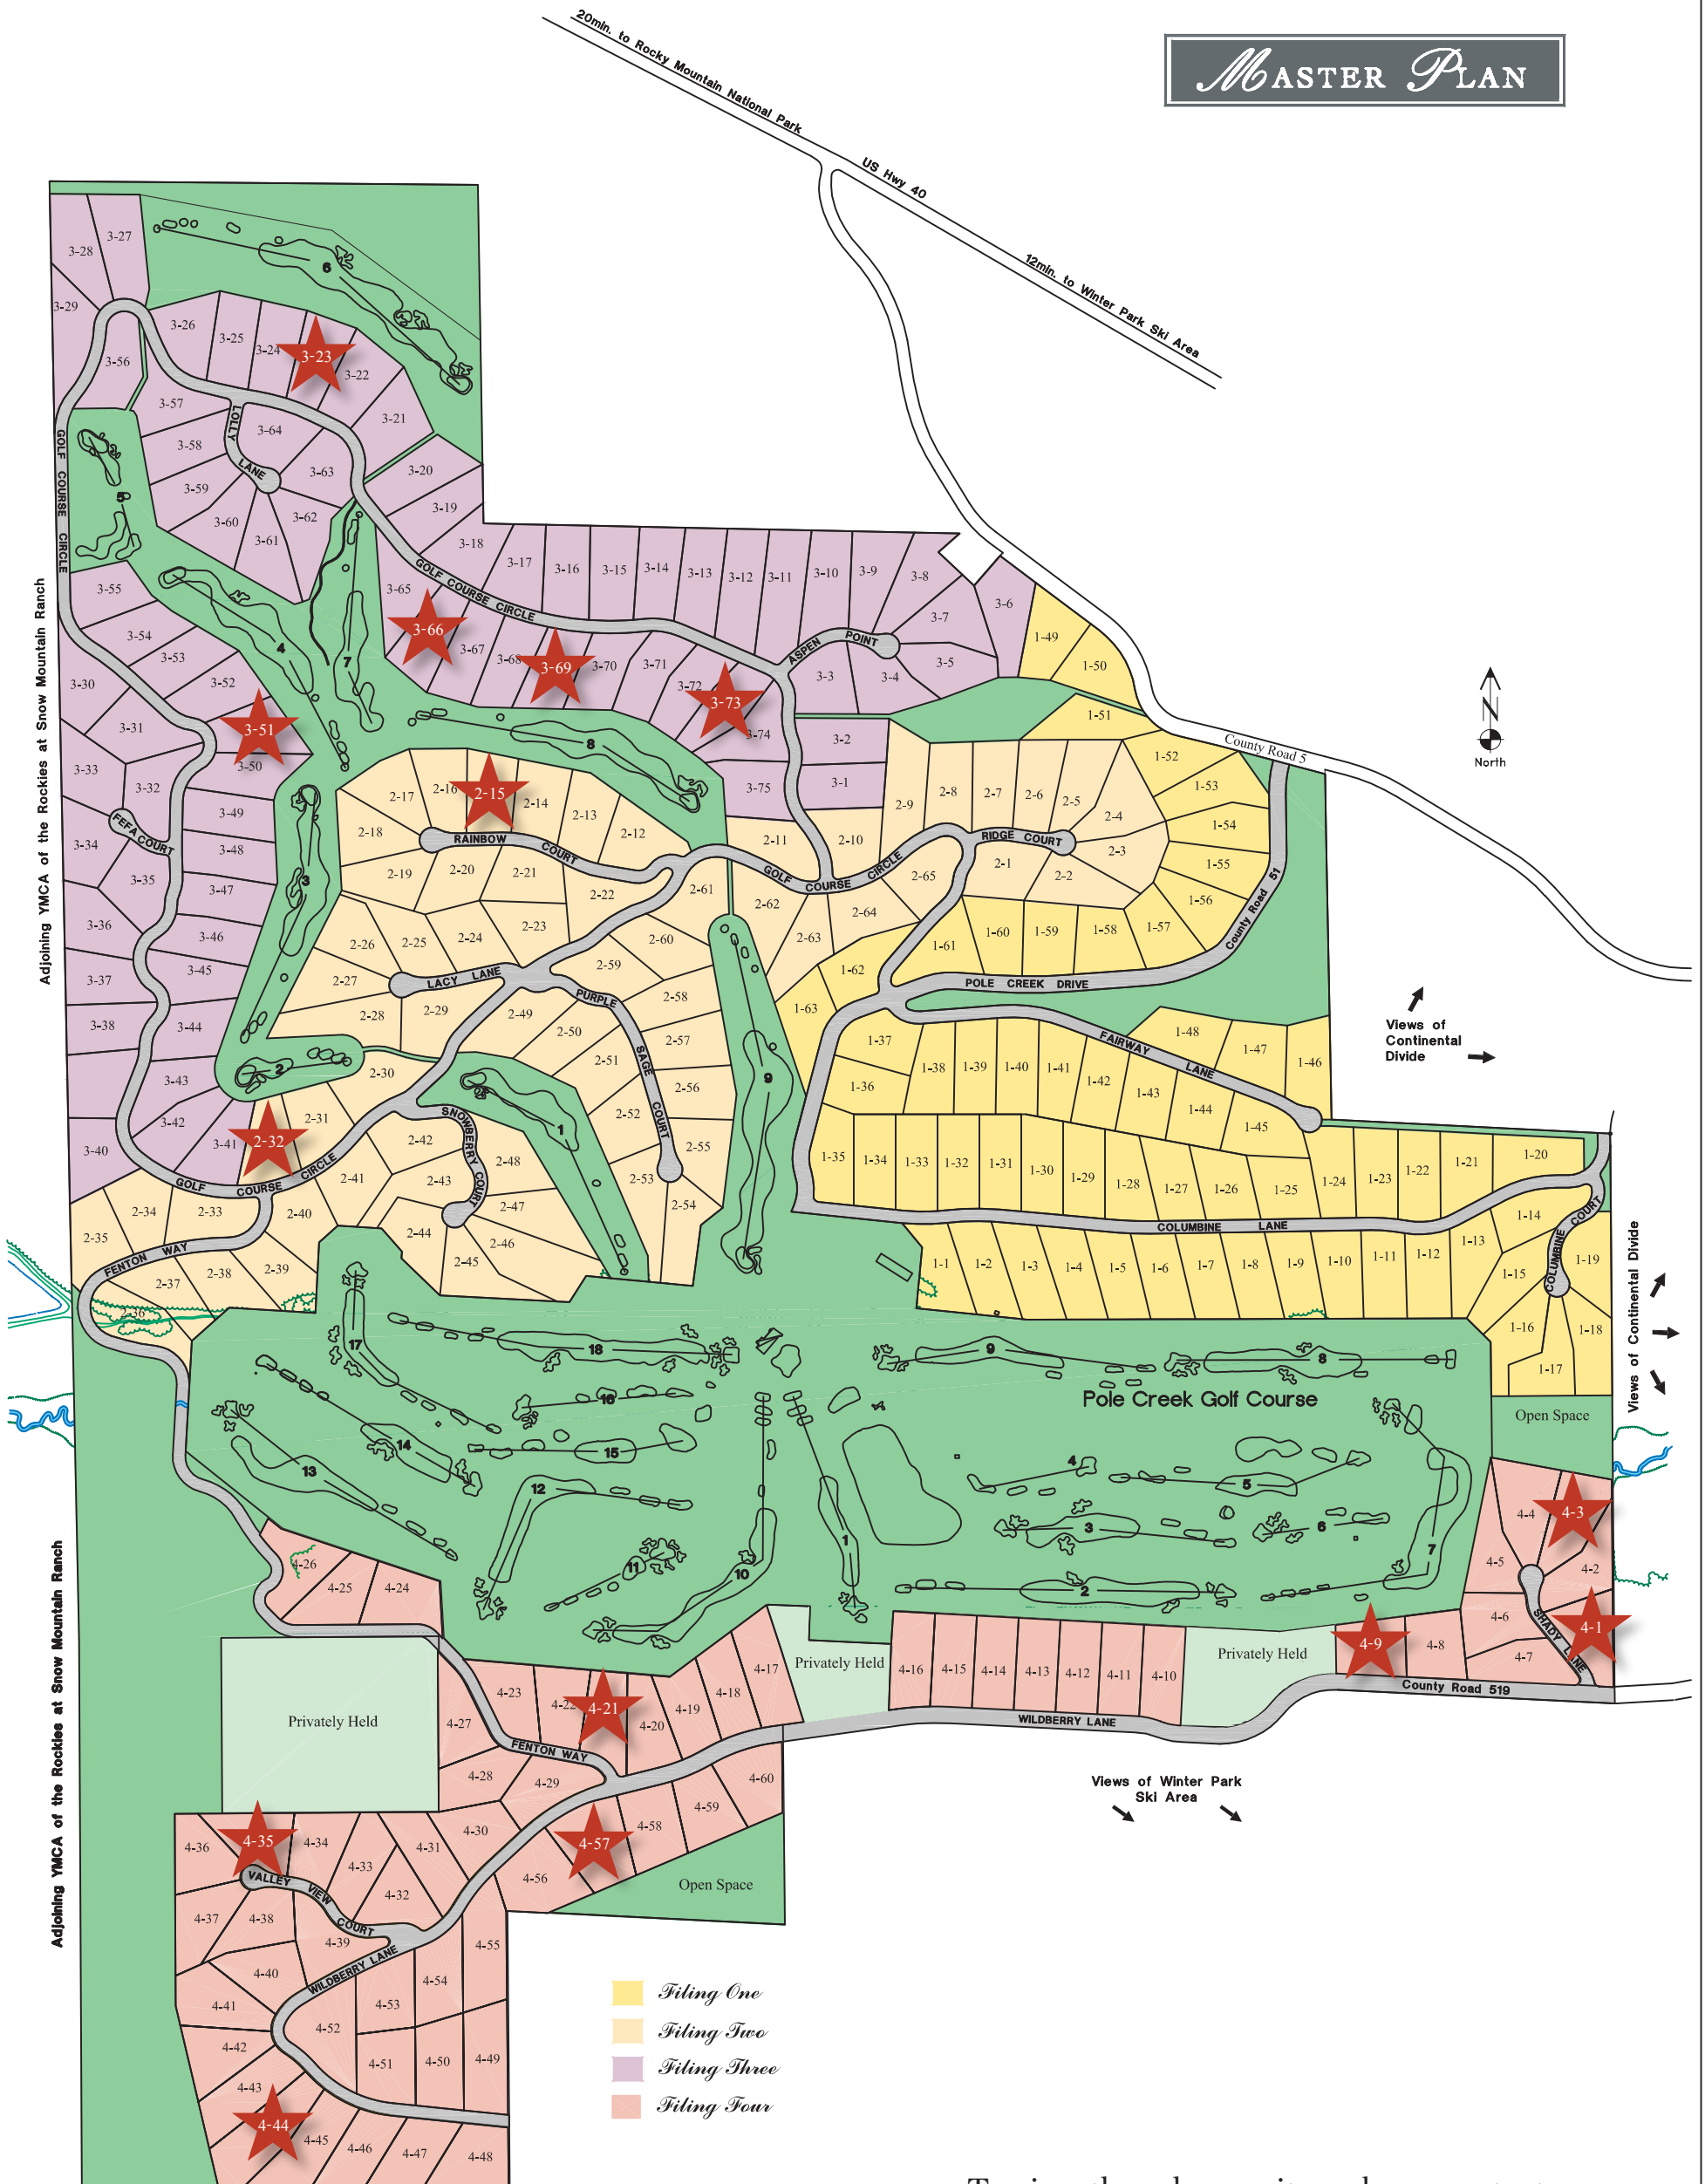

THE FAIRWAYS AT POLE CREEK

WINTER PARK • COLORADO

MASTER PLAN

To view these home-sites, please contact
katie@rewinterpark.com 1-866-804-2060

or

mike@rewinterpark.com 1-866-804-2060

A LEGACY OF GRACIOUS MOUNTAIN LIVING